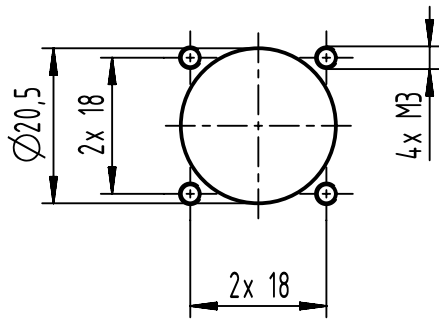

4x screw M3 ISO 7380-2 is not included

Pannel cut out

	All rights reserved Department EL PD	All Dimensions in mm Original Size DIN A4		Scale 1:1	Free size tol.	Ref. Sub.
		Created by SHENGJ	Inspected by WANGSTE	Standardisation ROEBEN	Date 2022-05-12	State Final Release
HARTING D-32339 Espelkamp		Title Han® S 120 HBM w. MC busbar blue			Doc-Key / ECM-Nr. 100984849/UGD/000/A 500000207972	
		Type TB	Number 09 93 001 1309		Rev. A	Page 1/1