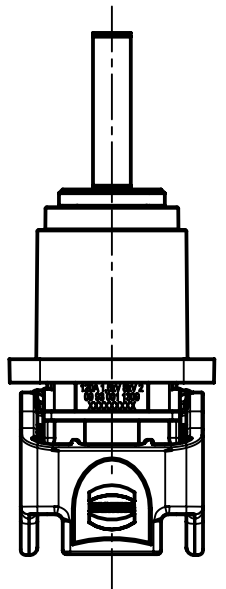

4x screw M3 ISO 7380-2 is not included

Pannel cut out

	All rights reserved Department EL PD	All Dimensions in mm Original Size DIN A4		Scale 1:1	Free size tol.	Ref. Sub.
		Created by SHENGJ	Inspected by WANGSTE	Standardisation ROEBEN	Date 2022-05-12	State Final Release
HARTING D-32339 Espelkamp		Title Han® S 120 HBM w. MC busbar blue			Doc-Key / ECM-Nr. 100984849/UGD/000/A 500000207972	
		Type TB	Number 09 93 001 1309		Rev. A	Page 1/1