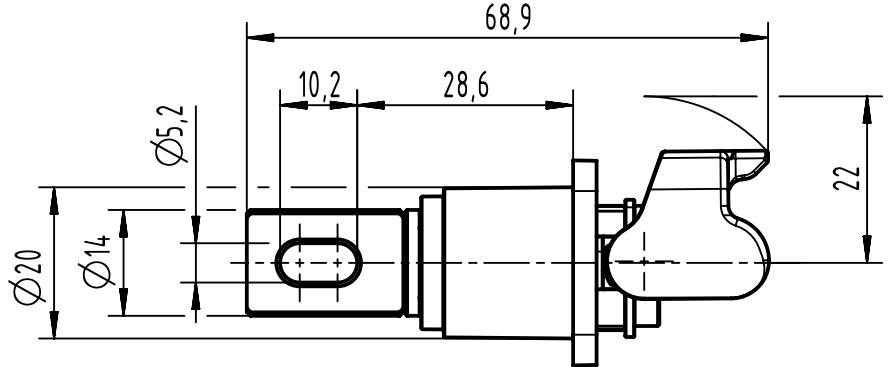

4x screw M3 ISO 7380-2 is not included

Pannel cut out

	All rights reserved Department EL PD	All Dimensions in mm Original Size DIN A4		Scale 1:1	Free size tol.	Ref. Sub.
		Created by SHENGJ	Inspected by WANGSTE	Standardisation ROEBEN	Date 2022-05-12	State Final Release
HARTING D-32339 Espelkamp		Title Han® S 120 HBM w. MC busbar blue			Doc-Key / ECM-Nr. 100984849/UGD/000/A 500000207972	
		Type TB	Number 09 93 001 1309		Rev. A	Page 1/1